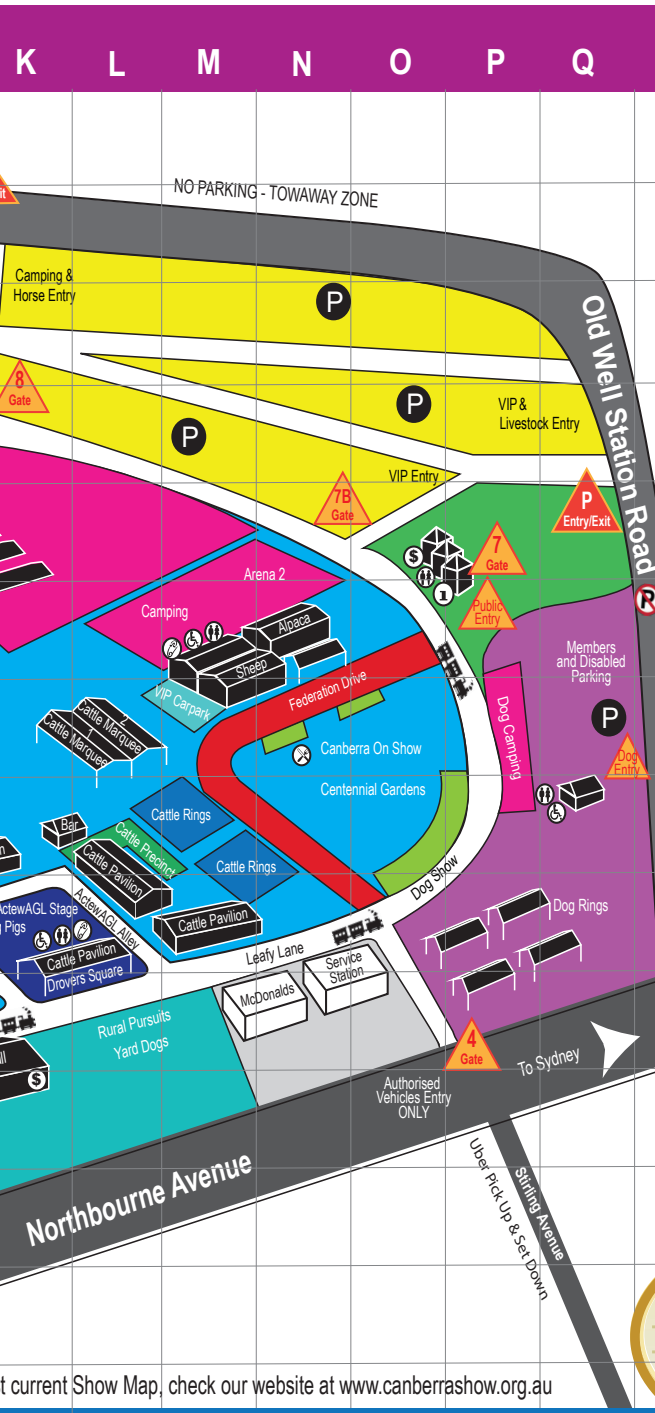

Hearty Choice
Food Court

Showtime Parade

Family
Food Court

Atteridgeville
Farmers
Market

Fitzroy Forecourt

Woodchop

Exhibition
Square

Showbag Alley

Recreation Court

RNCAS Commercial
Office

Art

Crafts Expo

Travel and Trade

Flyball

Harvest Ha

To Canberra City (10 minutes)

For the mos

ActewAGL Alley	L9
ActewAGL Farmyard Nursery	J9
ActewAGL VIP Marquee	C10
Alpaca Pavilion	N6
Art Pavilion	D12
Authorised Vehicle Entry	O10
Bars	E9,E8,J7,I10,N7
Crafts Expo	E12
Cats	E8
Cattle Marquee 1, 2	L7
Cattle Pavilions I, H, G	I9,L9,M9
Cattle Rings	M8
Dog Rings	Q9
Focus on Fibre	N6
Flyball	I11
Harvest Hall	J11
Horses	G5
Leisure and Lifestyle Pavilion	B12
Members Restaurant	E8
Main Entry	P6
Police, Lost Children	B9
Racing Pigs	L9
RNCAS Commercial Office	D12
RNCAS Show Office	E10
Showbag Pavilion	D8
Sheep Pavilion	M6
Central Park - Shady Spot	D10
Woodchop	A10
Yard Dogs	L10